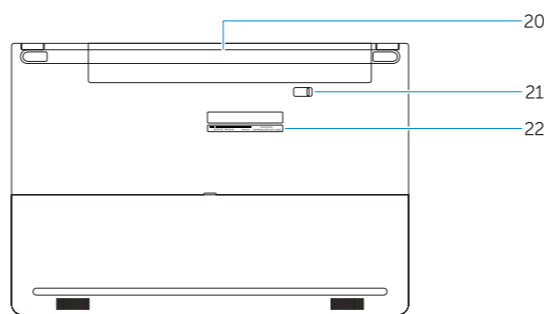

# Features

Funkcje | Caracteristici | Funkcije

1. Camera
2. Camera-status light
3. Microphone
4. Power button (No LED indicator)
5. Security-cable slot
6. VGA connector
7. USB 2.0 connector
8. Memory card reader
9. Fingerprint reader (optional)
10. Battery-status light
11. Hard-drive activity light
12. Power-status light
13. Speakers
14. Touchpad
15. Headset connector
16. USB 3.0 connector (2)
17. HDMI connector
18. Network connector
19. Power connector
20. Battery
21. Battery release latch
22. Service-tag label