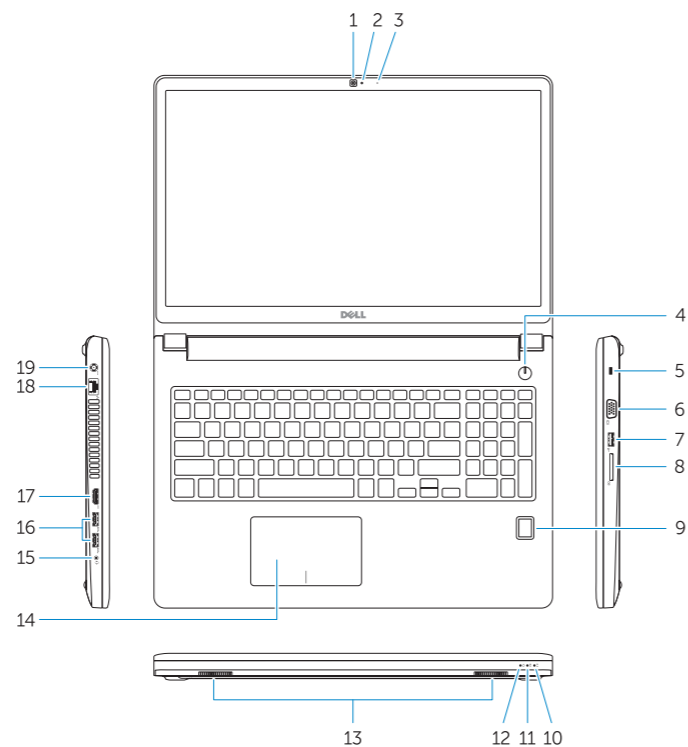

# Features

Funkcje | Caracteristici | Funkcije

1. Camera
2. Camera-status light
3. Microphone
4. Power button (No LED indicator)
5. Security-cable slot
6. VGA connector
7. USB 2.0 connector
8. Memory card reader
9. Fingerprint reader (optional)
10. Battery-status light
11. Hard-drive activity light
12. Power-status light
13. Speakers
14. Touchpad
15. Headset connector
16. USB 3.0 connector (2)
17. HDMI connector
18. Network connector
19. Power connector
20. Battery
21. Battery release latch
22. Service-tag label